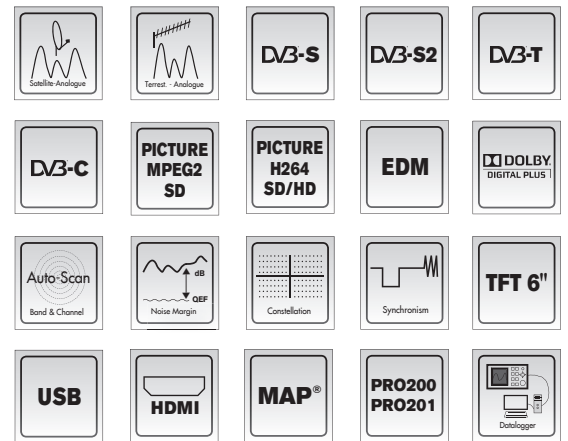

# Fte<sup>®</sup> maximal mediaMAX MINI HD

## High Definition Field Strenght Meter

## Key Features

- ✓ Video decoding MPEG-2 & MPEG-4 H.264
- ✓ Audio decoding Dolby Digital Plus AAC, MPEG-2 and MPEG-1
- ✓ Formats SD & HD
- ✓ Compact 270 x 170 x 70 mm
- ✓ Light weight 1,8 Kg.
- ✓ High-resolution 6" TFT display
- ✓ Map function (Meter Aided Programming)
- ✓ EDM (ECO Disturbance Measure)
- ✓ High resolution spectrum
- ✓ Search and Satellite identification
- ✓ Advanced Datalogger
- ✓ Constellation DVB-S/S2, DVB-C